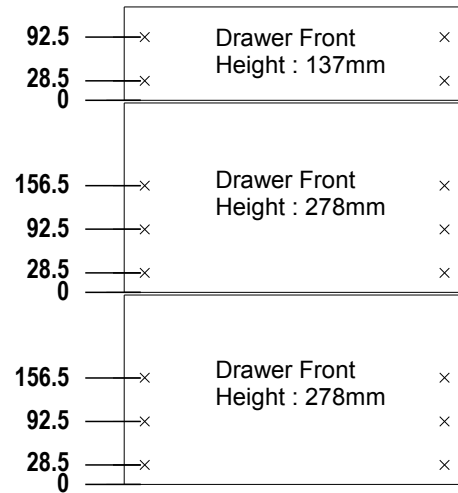

Impaz 4020 Cabinet Profile Fixing Position and Drawer Front Fixing Position

Cabinet Profile mounting height on Carcase Side

Drawer Front drilling position

Impaz 4020 Cabinet Profile Fixing Position and Drawer Front Fixing Position

Cabinet Profile mounting height on Carcase Side

Drawer Front drilling position