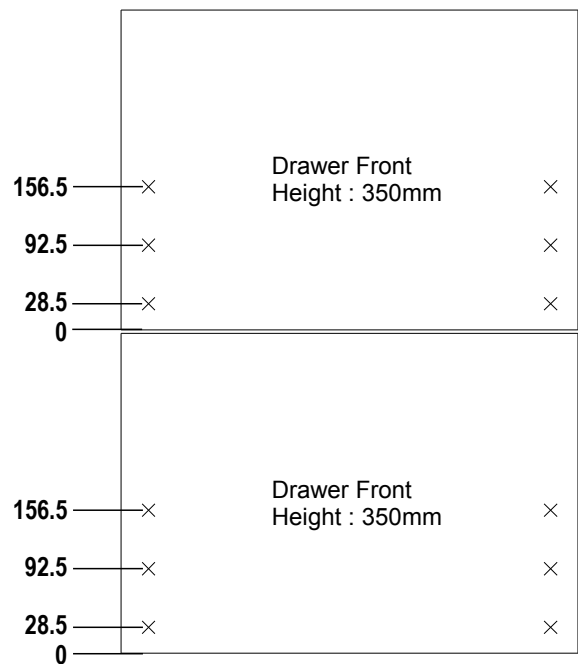

Impaz 4020 Cabinet Profile Fixing Position and Drawer Front Fixing Position

Cabinet Profile mounting height on Carcase Side

Drawer Front drilling position

Impaz 4020 Cabinet Profile Fixing Position and Drawer Front Fixing Position

Cabinet Profile mounting height on Carcase Side

Drawer Front drilling position