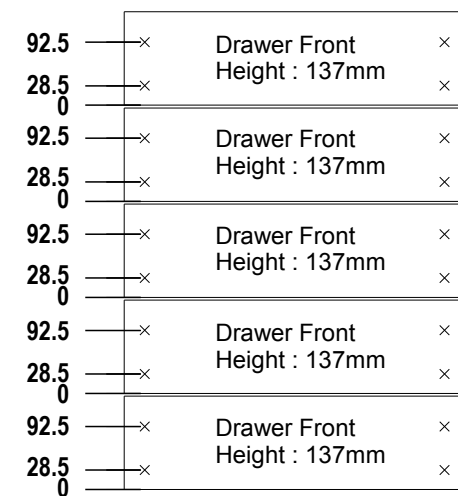

Impaz 4020 Cabinet Profile Fixing Position and Drawer Front Fixing Position

Cabinet Profile mounting height on Carcase Side

Drawer Front drilling position

Impaz 4020 Cabinet Profile Fixing Position and Drawer Front Fixing Position

Cabinet Profile mounting height on Carcase Side

Drawer Front drilling position