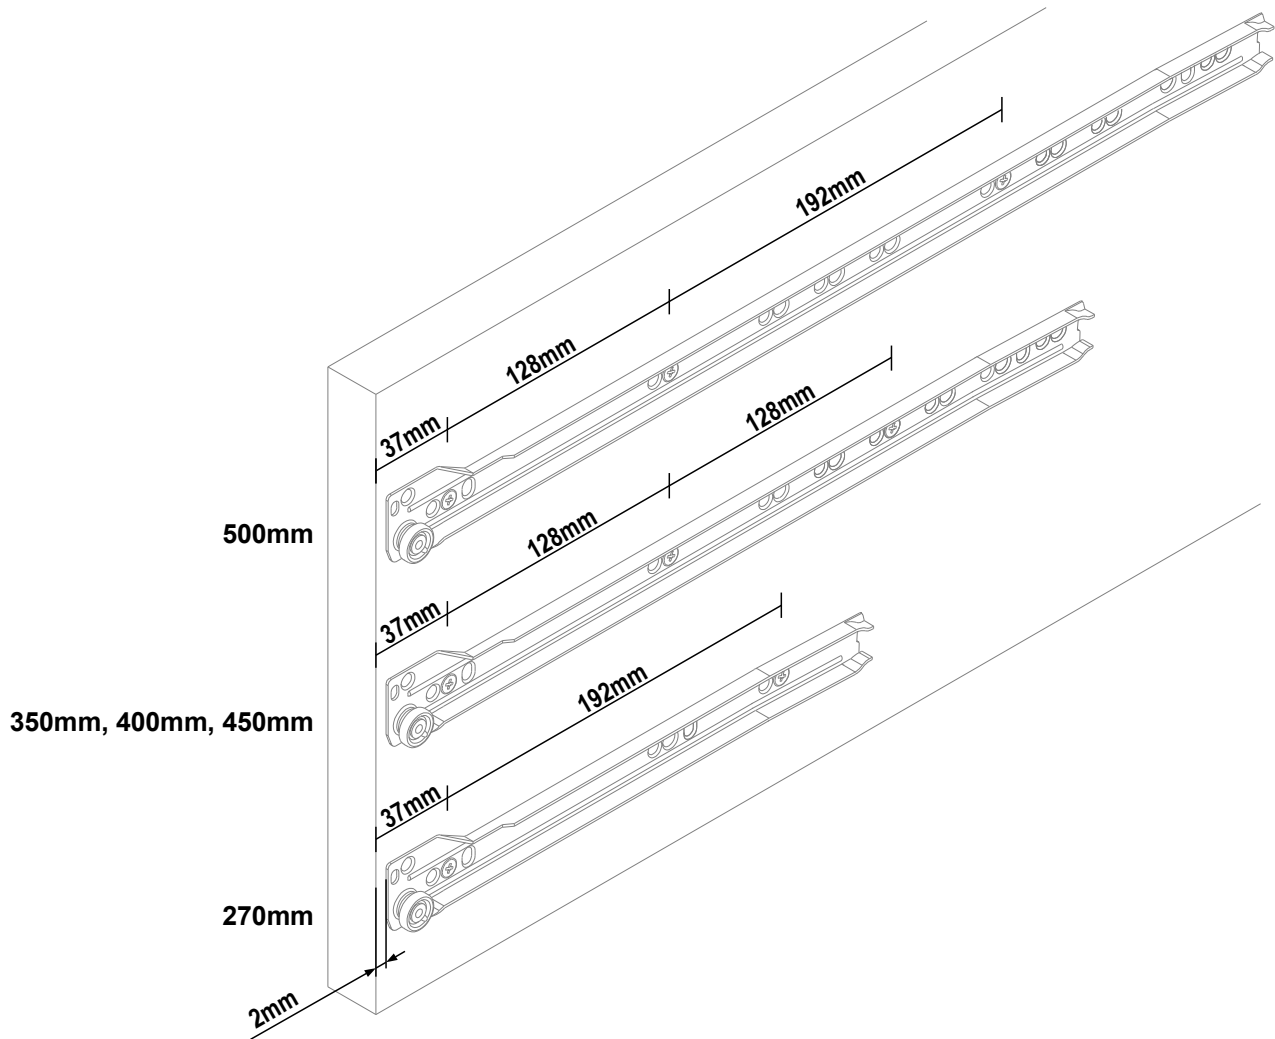

Impaz 4020 Cabinet Profile Fixing Position and Drawer Front Fixing Position

Cabinet Profile mounting height on Carcase Side

Drawer Front drilling position

Impaz 4020 Cabinet Profile Fixing Position and Drawer Front Fixing Position

Cabinet Profile mounting height on Carcase Side

Drawer Front drilling position