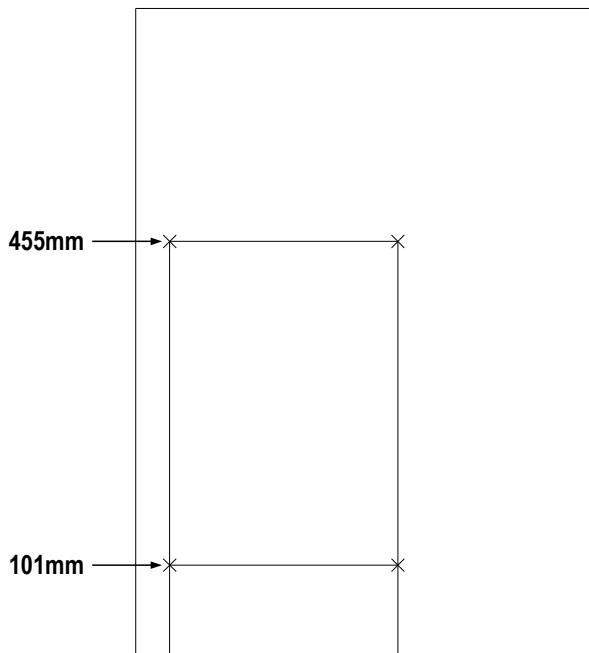

Impaz 4020 Cabinet Profile Fixing Position and Drawer Front Fixing Position

Cabinet Profile mounting height on Carcase Side

Drawer Front drilling position

Impaz 4020 Cabinet Profile Fixing Position and Drawer Front Fixing Position

Cabinet Profile mounting height on Carcase Side

Drawer Front drilling position