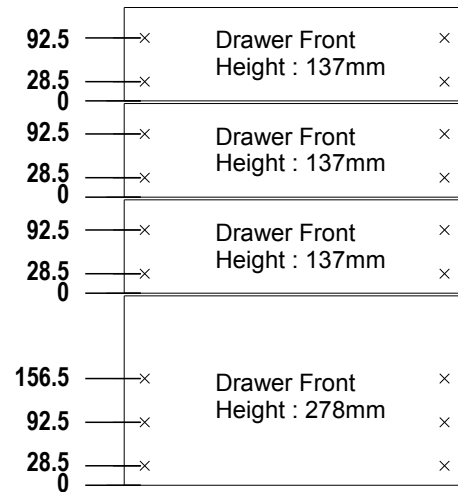

Impaz 4020 Cabinet Profile Fixing Position and Drawer Front Fixing Position

Cabinet Profile mounting height on Carcase Side

Drawer Front drilling position

Impaz 4020 Cabinet Profile Fixing Position and Drawer Front Fixing Position

Cabinet Profile mounting height on Carcase Side

Drawer Front drilling position