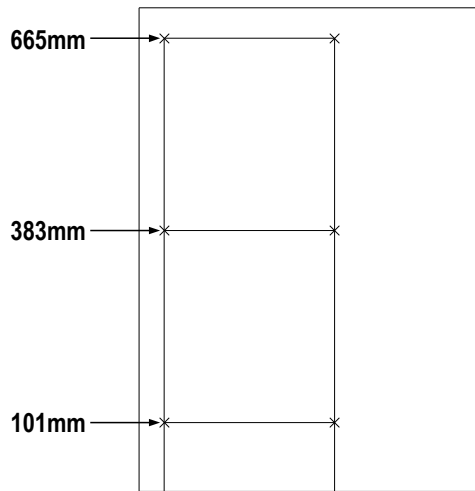

Impaz 4020 Cabinet Profile Fixing Position and Drawer Front Fixing Position

Cabinet Profile mounting height on Carcase Side

Drawer Front drilling position

Impaz 4020 Cabinet Profile Fixing Position and Drawer Front Fixing Position

Cabinet Profile mounting height on Carcase Side

Drawer Front drilling position