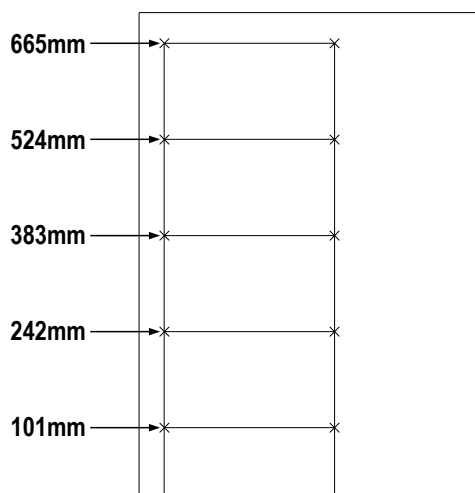

Impaz 4020 Cabinet Profile Fixing Position and Drawer Front Fixing Position

Cabinet Profile mounting height on Carcase Side

Drawer Front drilling position

Impaz 4020 Cabinet Profile Fixing Position and Drawer Front Fixing Position

Cabinet Profile mounting height on Carcase Side

Drawer Front drilling position