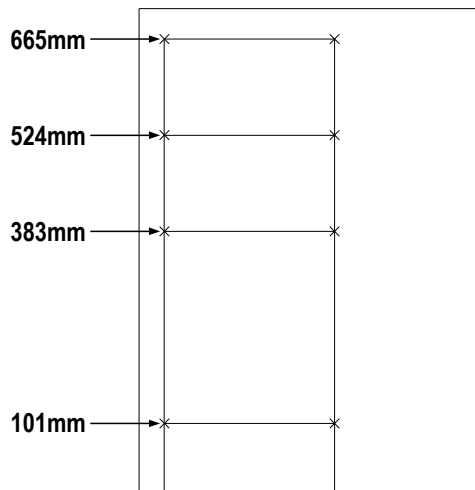

Impaz 4020 Cabinet Profile Fixing Position and Drawer Front Fixing Position

Cabinet Profile mounting height on Carcase Side

Drawer Front drilling position

Impaz 4020 Cabinet Profile Fixing Position and Drawer Front Fixing Position

Cabinet Profile mounting height on Carcase Side

Drawer Front drilling position